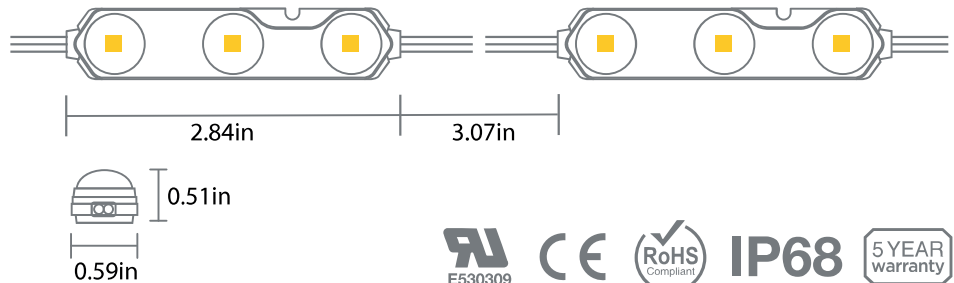

Channel Letter LED module

# VIVID3 White

Made In Korea

- Ensures high performance and **vivid lighting 170° beam angle** for better light dispersion
- High luminous efficacy guaranteed **up to 117 lm/W**
- IP68 Waterproof and approved by **UL, CE, RoHS**
- Long life-time **50,000 hours**

## Specification

<b>Model</b>	<b>VIVID3-White</b>
<b>Colors</b>	<b>3000K, 6500K, 9500K</b>
<b>Lumens</b>	<b>117lm/W</b>
<b>Power</b>	<b>1.08W</b>
<b>Input Voltage</b>	<b>12V DC</b>
<b>CRI</b>	<b>80+ Ra</b>
<b>Beam Angle</b>	<b>170°</b>
<b>Module Spacing</b>	<b>2pcs/ft</b>
<b>Dimension</b>	<b>2.83"x0.59"x0.51"</b>
<b>Max in series</b>	<b>50 Mods</b>
<b>Operating Temp</b>	<b>-4°F~140°F/-20°C ~ 60°C</b>
<b>Life Time</b>	<b>50,000 hours</b>
<b>IP Rating</b>	<b>IP68 Waterproof</b>